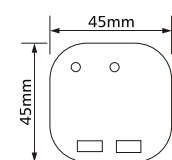

Dimensions

Item No.	Dimensions				
	A ₁	B ₁	C ₁	A ₂	C ₂
CSK4-YKW/NKW	60	50	36.5	40	35
CSK5-YKW/NKW	67	57	42	46	41
CSK6-YKW/NKW	72	63	47	51.5	46.5

HM-1 Hour Meter

HM-1-A

HM-1-B

HM-1-C

1. This products is suitable for usage of house, industry,air condition,etc.
2. Time setting range available from 0 to 99,999.99 hours
3. Accessories parts H-C Adapter 72X72.

Item N O.	HM-1
Supply voltage	AC110V,220/50Hz
Dimensions	48X48X40mm
Time Range	0~99,999.99Hours
Net Weight	50g

H-C

Hour meter HM-1 with H-C

67-F Rolling Register

67-F

Performance

Flexible number jumping, correct register, clear number display, able to maintain counting under working environmental temperature of -20°C~+60°C

- DIN48X24mm Standard front-panel dimension
- Power by itself inner, not connecting outer
- Cumulative time is accurate
- 6 sets of LCD,display big and clear-cut
- Front-pannel reset with lock,to prevent operating mistake
- The longest cumulative time is 999999 days
- This product has not mechanical wear and tear,with long life
- Input the max residual voltage:0.5V
- The min signal pulse width:≥0.02S
- Weight:about 60g
- Hole dimension:22.2X45mm
- Reset mode:front-panel button and outer terminal reset
- Usage ambient temperature: -10°C~40°C