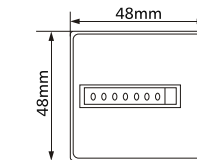

Dimensions

Item No.	Dimensions				
	A ₁	B ₁	C ₁	A ₂	C ₂
CSK4-YKW/NKW	60	50	36.5	40	35
CSK5-YKW/NKW	67	57	42	46	41
CSK6-YKW/NKW	72	63	47	51.5	46.5

HM-1 Hour Meter

HM-1-A

HM-1-B

HM-1-C

1. This products is suitable for usage of house, industry,air condition,etc.
2. Time setting range available from 0 to 99,999.99 hours
3. Accessories parts H-C Adapter 72X72.

Item N O.	HM-1
Supply voltage	AC110V,220/50Hz
Dimensions	48X48X40mm
Time Range	0~99,999.99Hours
Net Weight	50g

H-C

Hour meter HM-1 with H-C

67-F Rolling Register

67-F

Performance

Flexible number jumping, correct register, clear number display, able to maintain counting under working environmental temperature of -20°C~+60°C

- DIN48X24mm Standard front-panel dimension
- Power by itself inner, not connecting outer
- Cumulative time is accurate
- 6 sets of LCD,display big and clear-cut
- Front-pannel reset with lock,to prevent operating mistake
- The longest cumulative time is 999999 days
- This product has not mechanical wear and tear,with long life
- Input the max residual voltage:0.5V
- The min signal pulse width:≥0.02S
- Weight:about 60g
- Hole dimension:22.2X45mm
- Reset mode:front-panel button and outer terminal reset
- Usage ambient temperature: -10°C~40°C